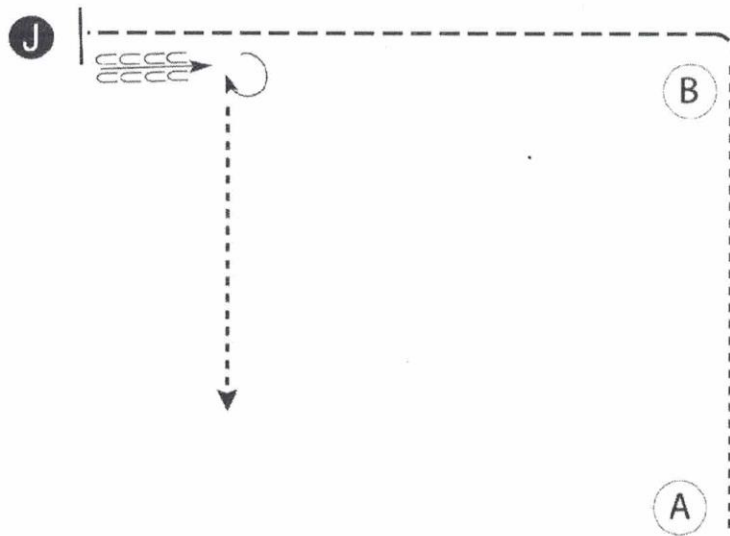

w w w . H o r s e S h o w P a t t e r n s . c o m

1. Jog from A around B
2. Half way to C stop and perform a 180 degree turn
3. Back to C
4. Perform a 180 degree turn, walk to Judge and set up for inspection
5. When dismissed perform a 270 degree turn and trot to lineup

Walk -----
Trot - - - - -
Back ← C C C C C
Marker (B)
Judge (J)

Show Date: 04/24 - 04/25

Texas ApHC Winternational Horse Show

English Showmanship (Y18&U)

Show Date: 02/24-26/2017

www.HorseShowPatterns.com

www.HorseShowPatterns.com

Be ready at A.

1. Walk to B.
2. Trot around B and to judge.
3. Stop and set up for inspection.
4. When dismissed, back one horse length.
5. Turn 270 degrees and walk straight off.

[S/1-23]

Pattern Provided by:
Judge(s)