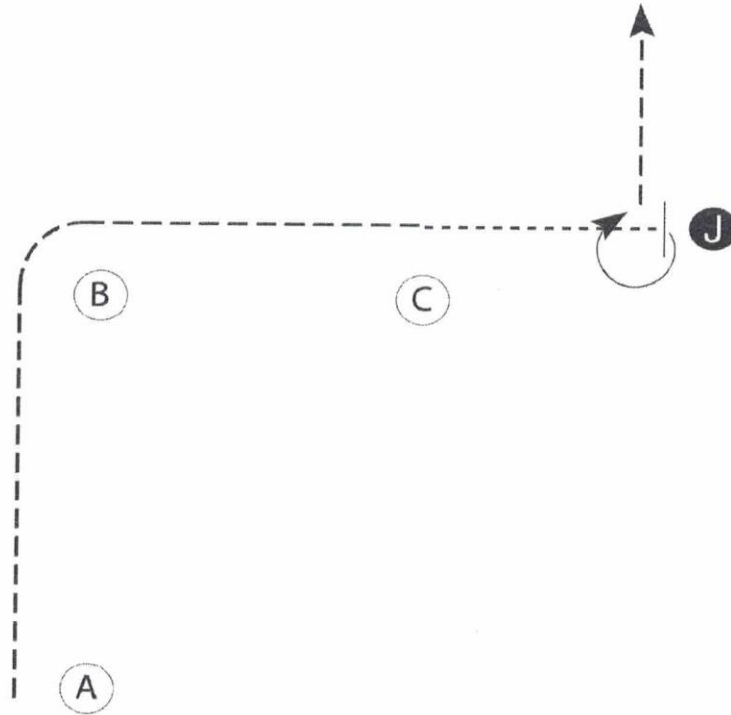

Gulf Coast ApHC Spring Fling

Western Showmanship (Nov NP, Nov Yth, Walk-Trot) ALL BREED

www.HorseShowPatterns.com

www.HorseShowPatterns.com

Be ready at A.

1. Jog from A around B and to C.
2. Walk from C to Judge and set up for inspection
3. When dismissed perform a 270 degree turn and trot to lineup.

w w w . H o r s e S h o w P a t t e r n s . c o m

1. Jog from A around B
2. Half way to C stop and perform a 180 degree turn
3. Back to C
4. Perform a 180 degree turn, walk to Judge and set up for inspection
5. When dismissed perform a 270 degree turn and trot to lineup

Walk -----
Trot - - - - -
Back ← C C C C C
Marker (B)
Judge (J)

Show Date: 04/24 - 04/25

Texas ApHC Winternational Horse Show

English Showmanship (Y18&U)

Show Date: 02/24-26/2017

www.HorseShowPatterns.com

www.HorseShowPatterns.com

Be ready at A.

1. Walk to B.
2. Trot around B and to judge.
3. Stop and set up for inspection.
4. When dismissed, back one horse length.
5. Turn 270 degrees and walk straight off.

[S/1-23]

Pattern Provided by:
Judge(s)