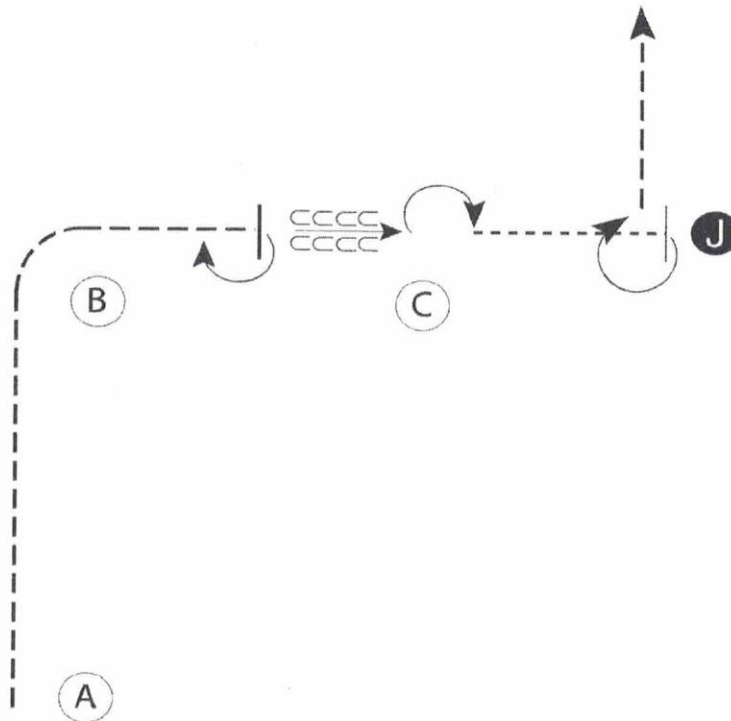

Gulf Coast ApHC Spring Fling

Western Showmanship (Nov NP, Nov Yth, Walk-Trot) ALL BREED

www.HorseShowPatterns.com

www.HorseShowPatterns.com

Be ready at A.

1. Jog from A around B and to C.
2. Walk from C to Judge and set up for inspection
3. When dismissed perform a 270 degree turn and trot to lineup.

Follow the instructions of your ring steward.

Show Date: 04/24 - 04/25

Gulf Coast ApHC Spring Fling

Western Showmanship (Y13&U, Y14-18, NP, NP35&O, Masters)

w w w . H o r s e S h o w P a t t e r n s . c o m

w w w . H o r s e S h o w P a t t e r n s . c o m

1. Jog from A around B
2. Half way to C stop and perform a 180 degree turn
3. Back to C
4. Perform a 180 degree turn, walk to Judge and set up for inspection
5. When dismissed perform a 270 degree turn and trot to lineup

Be ready at A.

1. Walk to B.
2. Trot around B and to judge.
3. Stop and set up for inspection.
4. When dismissed, back one horse length.
5. Turn 270 degrees and walk straight off.

[S/1-23]

Pattern Provided by:
Judge(s)