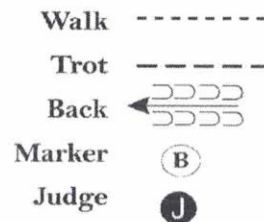

w w w . H o r s e S h o w P a t t e r n s . c o m

1. Jog from A around B
2. Half way to C stop and perform a 180 degree turn
3. Back to C
4. Perform a 180 degree turn, walk to Judge and set up for inspection
5. When dismissed perform a 270 degree turn and trot to lineup

Walk -----
Trot - - - - -
Back ← C C C C C
Marker (B)
Judge (J)

Show Date: 04/24 - 04/25

Texas ApHC Winternational Horse Show

English Showmanship (Y18&U)

Show Date: 02/24-26/2017

www.HorseShowPatterns.com

www.HorseShowPatterns.com

Be ready at A.

1. Walk to B.
2. Trot around B and to judge.
3. Stop and set up for inspection.
4. When dismissed, back one horse length.
5. Turn 270 degrees and walk straight off.

[S/1-23]

Pattern Provided by:
Judge(s)