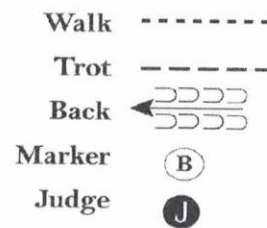

Show Date: 04/24 - 04/25