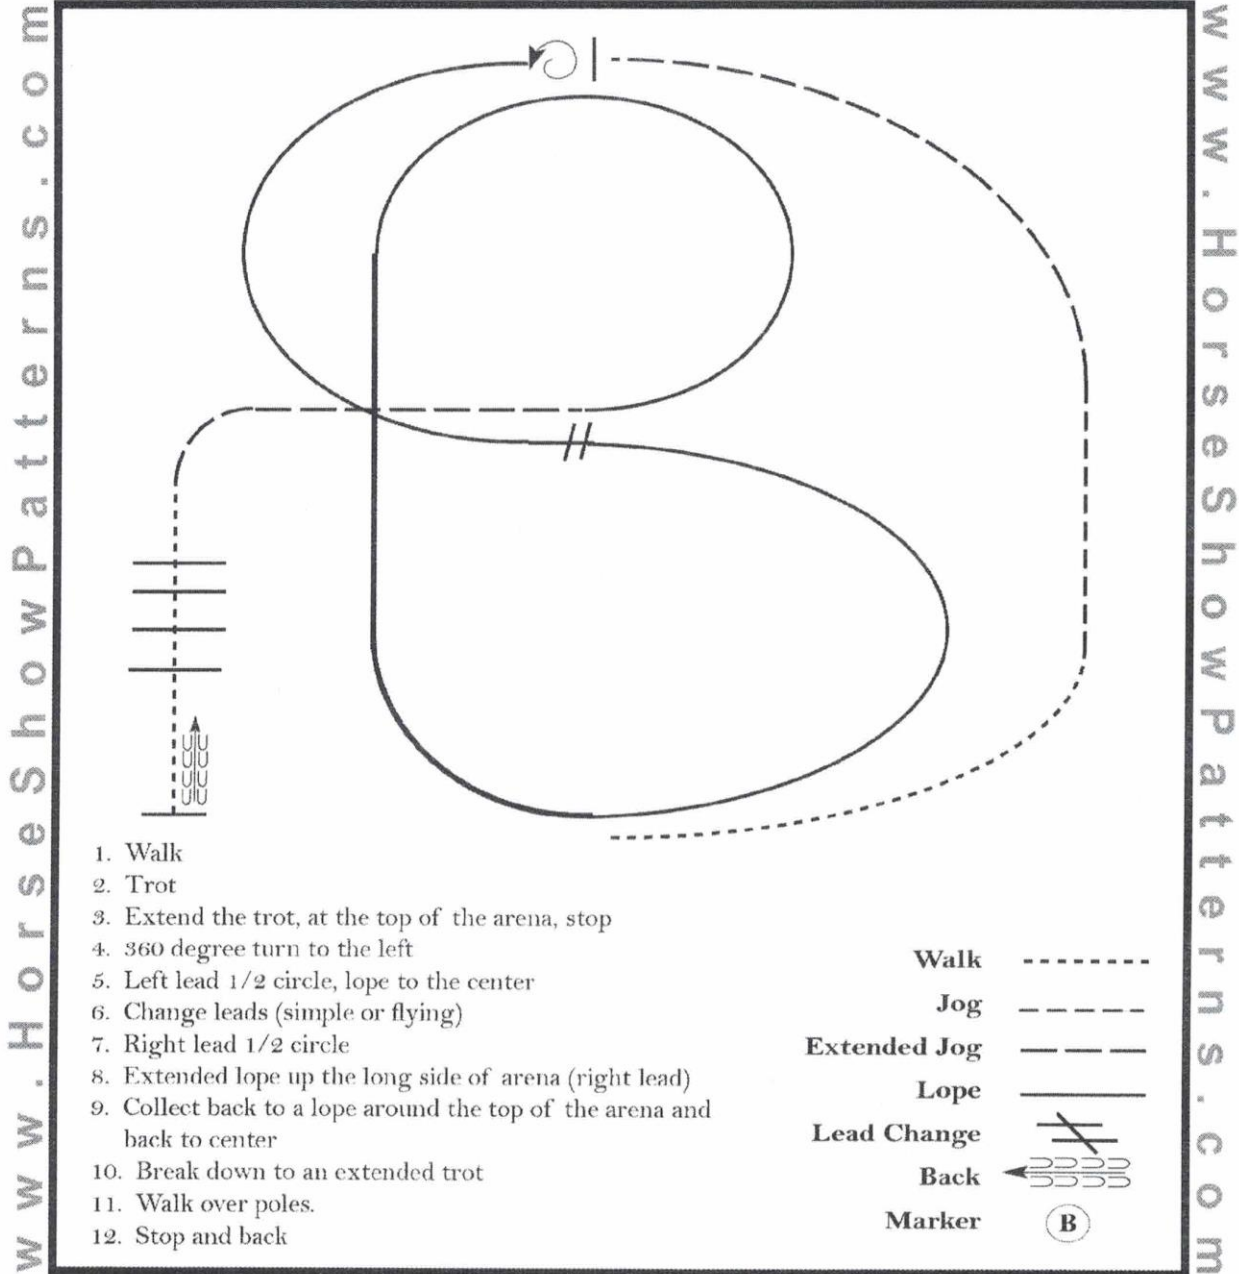

Gulf Coast Spring Fling Appaloosa Show

Ranch Riding

Show Date: 04-25-2021

1. Walk
2. Trot
3. Extend the trot, at the top of the arena, stop
4. 360 degree turn to the left
5. Left lead 1/2 circle, lope to the center
6. Change leads (simple or flying)
7. Right lead 1/2 circle
8. Extended lope up the long side of arena (right lead)
9. Collect back to a lope around the top of the arena and back to center
10. Break down to an extended trot
11. Walk over poles.
12. Stop and back

Walk
Jog	-----
Extended Jog	-----
Lope	————
Lead Change	——/——
Back	←———
Marker	ⓑ

www.HorseShowPatterns.com

www.HorseShowPatterns.com

Pattern Provided by:

[RR/1]

RANCH TRAIL